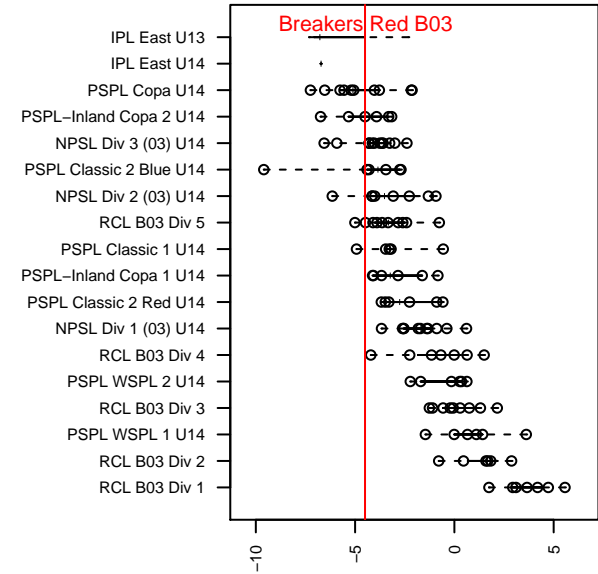

**attack and defense rating
relative to others at age
and all opponents in last 13 months**