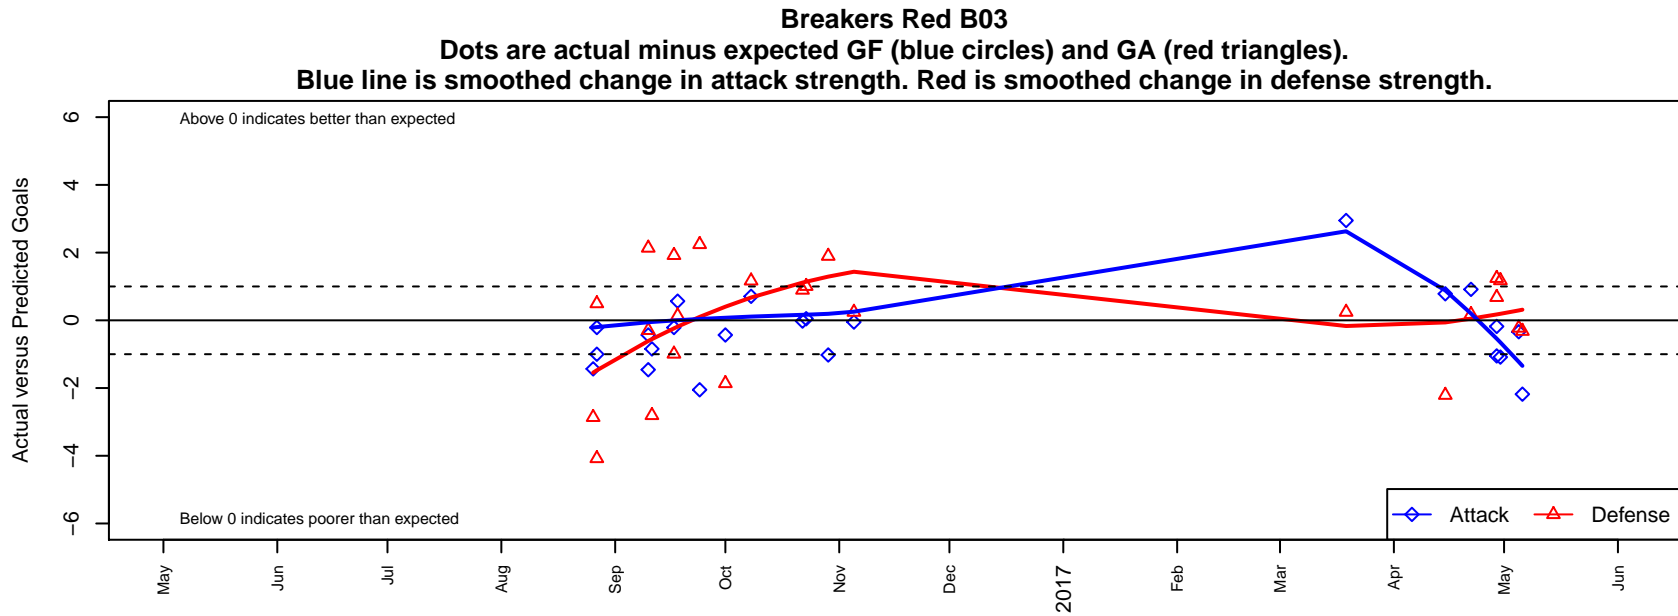

**attack and defense variance (black dot)
relative to other teams
and top 10 in region**

**attack and defense rating
relative to others at age
and all opponents in last 13 months**

Breakers Red B03

Breakers SC
Spokane, WA
B03 total strength=840
attack=1.48 defense=0.9
fall league = PSPL–Inland Copa 2 U14
spr league = Spr PSPL–Inland Copa 1 U14
notes= Radtke 2016

alt names used:
BREAKERS FCRED B03 RADTKE
IEYSA Breakers FC – Red B03 Radtke
BREAKERS FC RED B03 RADTKE (WA)
IEYSA Breakers FC – Red B03 Radtke

Venues played:
2016 River City Challenge U14 (2003) U14
2016 Pend Orielle Cup U14/15 Silver
2016 PSPL–Inland Copa 2 U14
2016 Spr PSPL–Inland Copa 1 U14